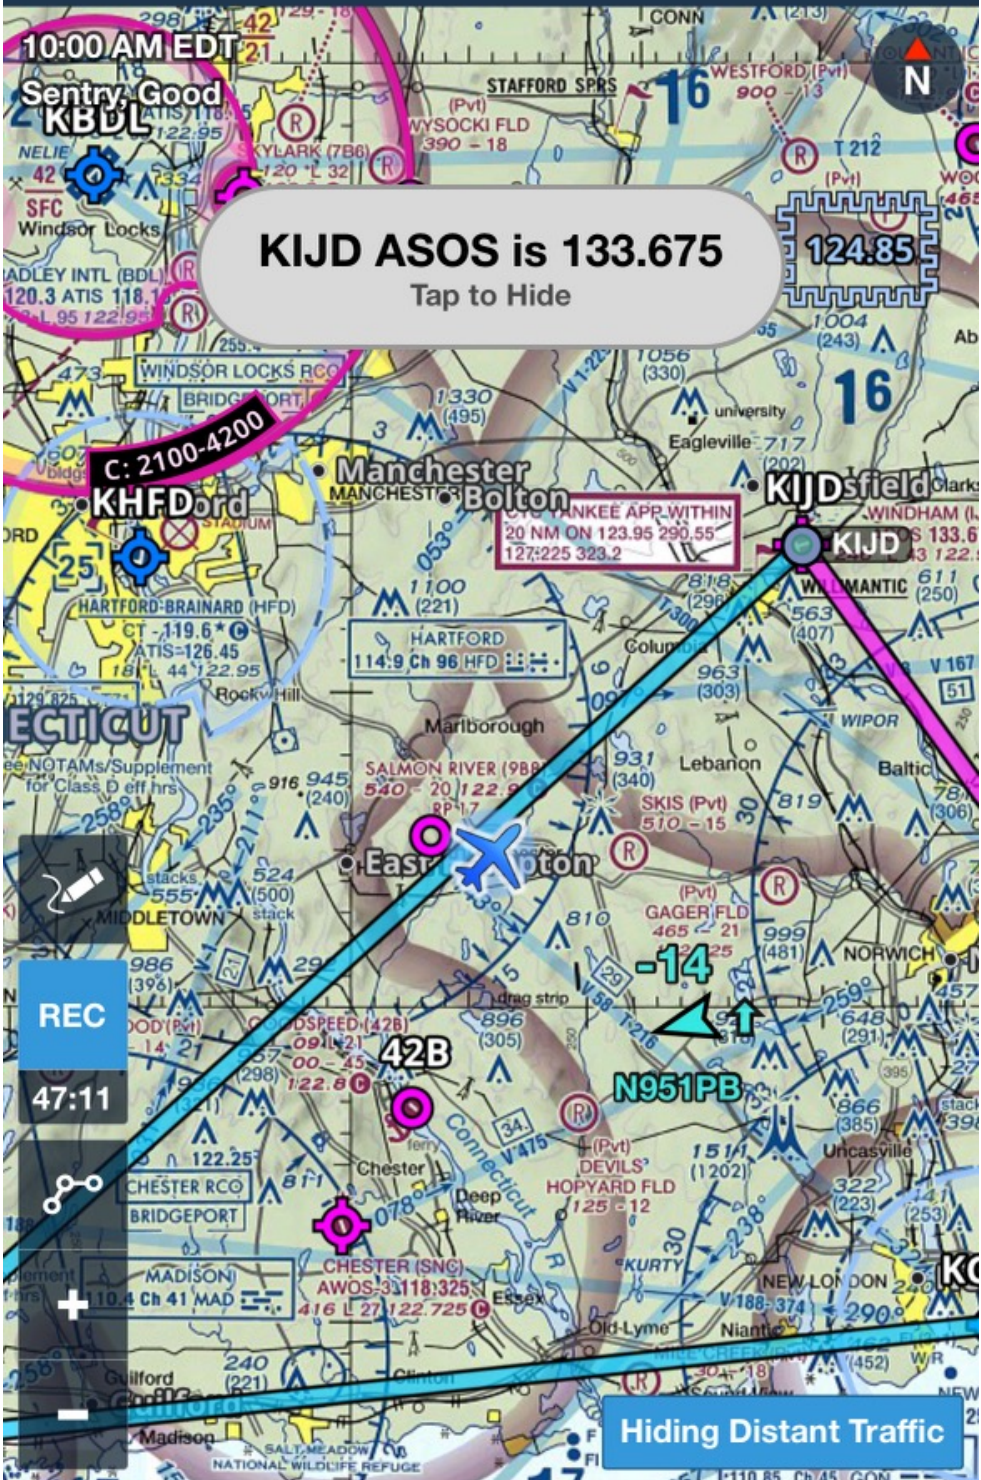

10:01

Q KIJD KWST KHVN KIJD

KIJD ASOS is 133.675

Tap to Hide

C: 2100-4200

20 NM ON 123.95 290.55
127:225 323.2

HARTFORD
114.9 Ch 96 HFD

REC
47:11

Hiding Distant Traffic

Distance Next ETE Dest Groundspeed Distance Dest Track