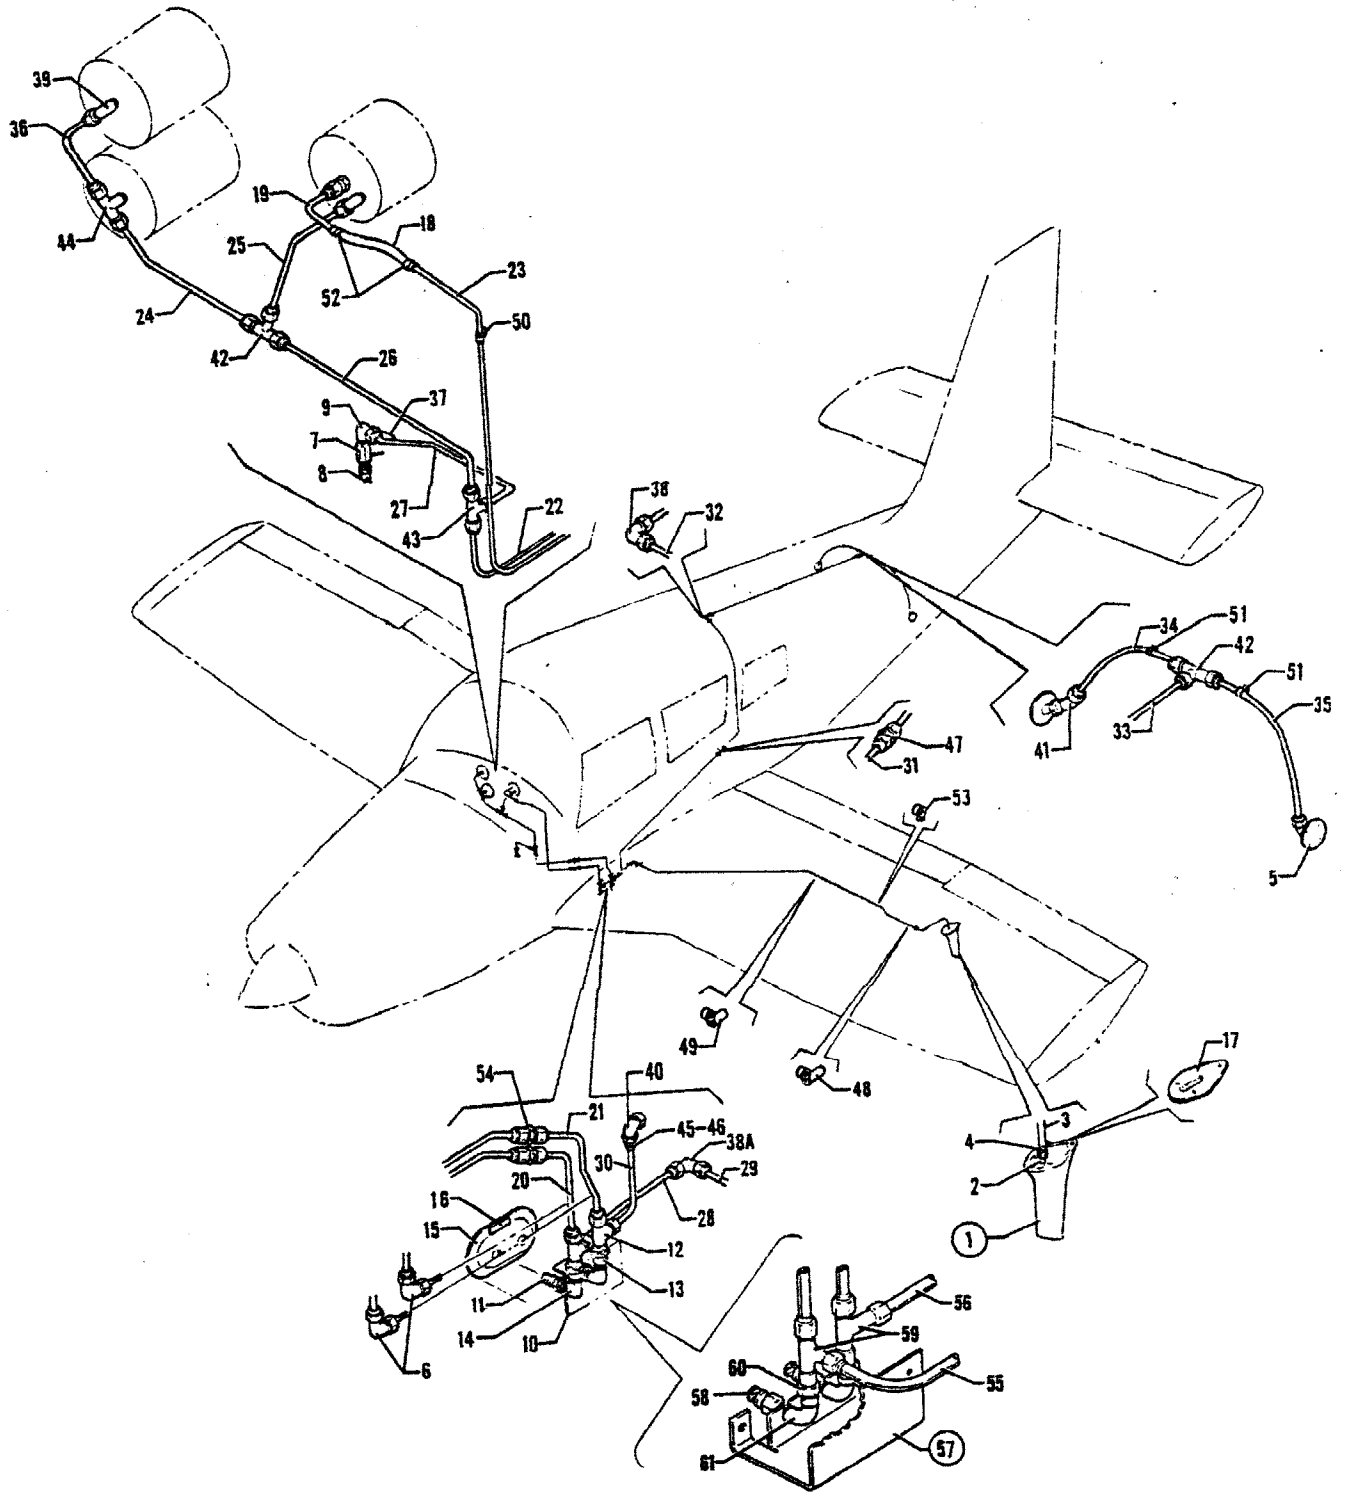

PIPER PARTS CATALOG

Figure 37. Pitot Static System Installation

REVISED: APRIL 1980

1G18

PA-28R-201  
PA-28R-201T

PIPER PARTS CATALOG

Figure and Index Number	Part Number	Code	NOMENCLATURE	No. Req.	SERIAL NUMBERS AFFECTED
37-	35493		DRAWING - Pitot Static System Installation		
-1	96393-02		HEAD ASSEMBLY - Pitot (unheated)	1	
	96392-03		HEAD ASSEMBLY - Pitot (heated)	1	
-2	556 105		CONNECTOR - (1068 x 4)	1	
-3	63913-34		HOSE - Pitot air	1	
-4	554 861	W	CLAMP - (SAE TY F-4)	1	
-5	78039-00		FITTING ASSEMBLY - Static line vent	2	
-6	458 897	D,W	ELBOW - (AN821-3D)	2	
-7	96143-00		VALVE ASSEMBLY - Static air vent	1	
-8	492 100	W	VALVE - (CCA-7450)	1	
-9	458 893	W	ELBOW - (AN822-3D)	1	
-10	35574-00	G	SUMP ASSEMBLY - Pitot static,	1	
-11	492 241	G	VALVE - (PS50036-2-2)	2	
-12	488 310	G,W	TEE - (AN826-3D)	2	
-13	455 173	G,W	COUPLING - (AN910-1D)	2	
-14	35696-02	G	ELBOW	2	
-15	35507-02	K	COVER ASSEMBLY - Pitot static drain	1	
-16	69669-115		PLACARD - Pitot drain	1	
-17	69042-02		GASKET - Pitot head	1	
	69042-00	A	GASKET - Pitot head	1	
-18	63913-106		HOSE - Pitot pressure	1	
-19	63207-00		TUBE - Pitot	1	
-20	67700-127	D	TUBE ASSEMBLY - Pitot pressure	1	
	67700-154	E	TUBE ASSEMBLY - Pitot pressure	1	
-21	67700-128	D	TUBE ASSEMBLY - Pitot static	1	
	67700-156	E	TUBE ASSEMBLY - Pitot static	1	
-22	67700-129	D	TUBE ASSEMBLY - Pitot static	1	
	67700-155	J	TUBE ASSEMBLY - Pitot static	1	
	67700-188	H	TUBE ASSEMBLY - Pitot static	1	
-23	67700-130	D	TUBE ASSEMBLY - Pitot pressure	1	
	67700-153	J	TUBE ASSEMBLY - Pitot pressure	1	
	67700-187	H	TUBE ASSEMBLY - Pitot pressure	1	
-24	67700-65		TUBE ASSEMBLY - Pitot static	1	
-25	67700-66		TUBE ASSEMBLY - Pitot static	1	
-26	67700-67		TUBE ASSEMBLY - Pitot static	1	
-27	67700-172	F	TUBE ASSEMBLY - Pitot static	1	
-28	67700-73	G	TUBE ASSEMBLY - Pitot pressure	1	
-29	67700-80	G	TUBE ASSEMBLY - Pitot pressure	1	
-30	67700-142	G	TUBE ASSEMBLY - Pitot static	1	
-31	67700-143		TUBE ASSEMBLY - Pitot static	1	
-32	67700-144		TUBE ASSEMBLY - Pitot static	1	
-33	67700-145		TUBE ASSEMBLY - Pitot static	1	
-34	67700-146		TUBE ASSEMBLY - Pitot static	1	
-35	67700-147		TUBE ASSEMBLY - Pitot static	1	
-36	95153-101		TUBE ASSEMBLY - Pitot static	1	
	95153-158	B	TUBE ASSEMBLY - Pitot static	1	
-37	78113-00		CLIP ASSEMBLY - Alternate static source	1	
-38	458 879	W	ELBOW - (AN821-3D)	1	
-38a	458 879	G,W	ELBOW - (AN821-3D)	1	
-39	458 893	W	ELBOW - (AN822-3D)	1	
-40	458 909	W	ELBOW - (AN837-3D)	1	
-41	458 888	W	ELBOW - (MS20823-3D)	2	
-42	488 315	W	TEE - (AN824-3D)	2	