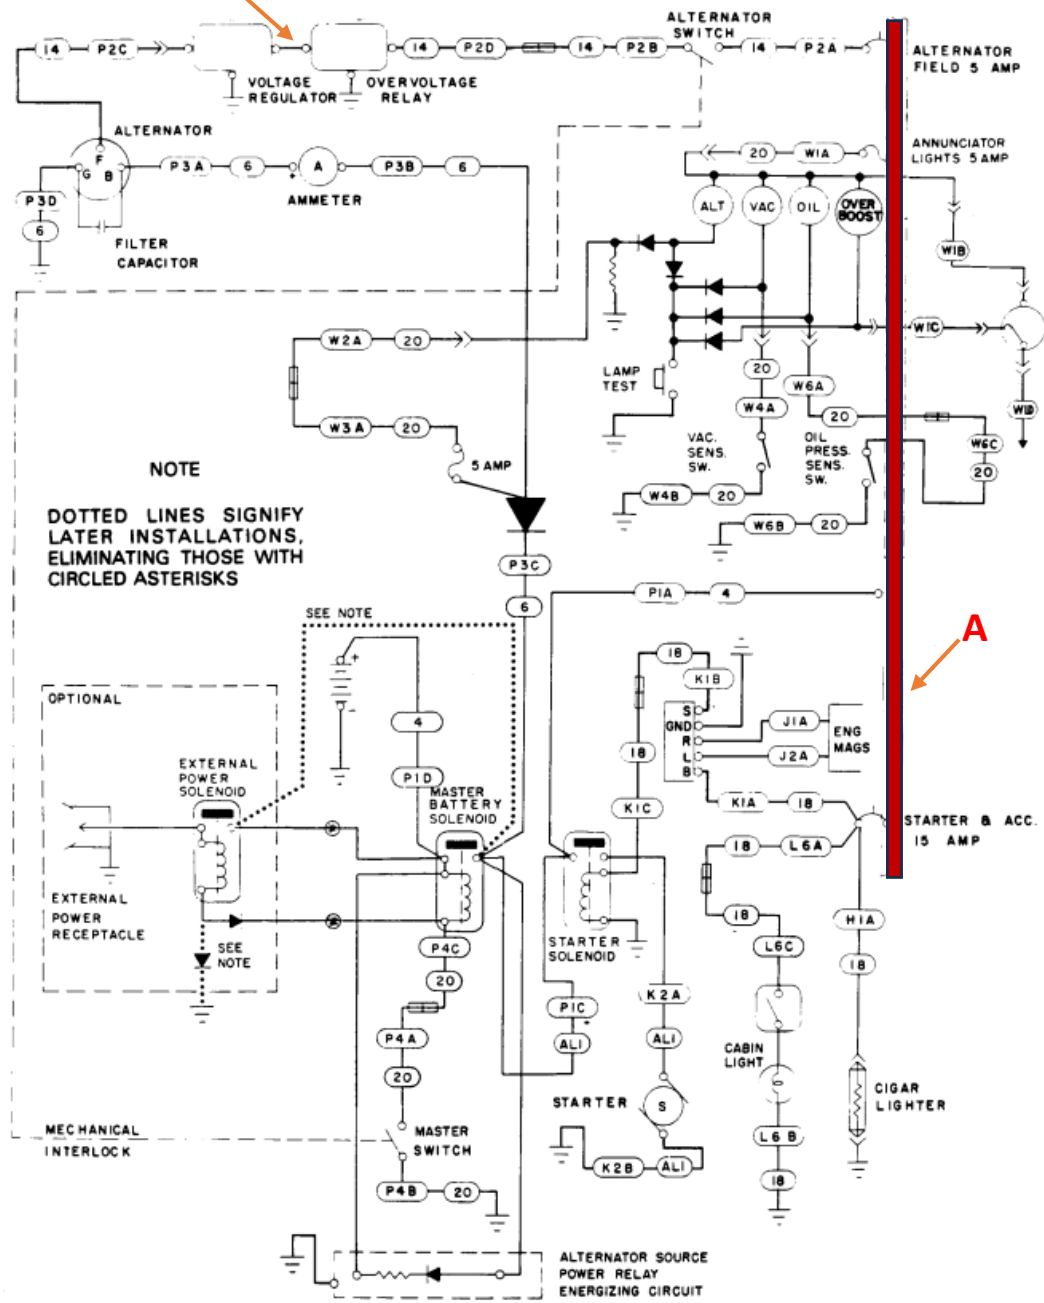

B CHEROKEE ARROW III SERVICE MANUAL

Figure 11-64. Alternator and Starter, PA-28R-201T (Early Models)